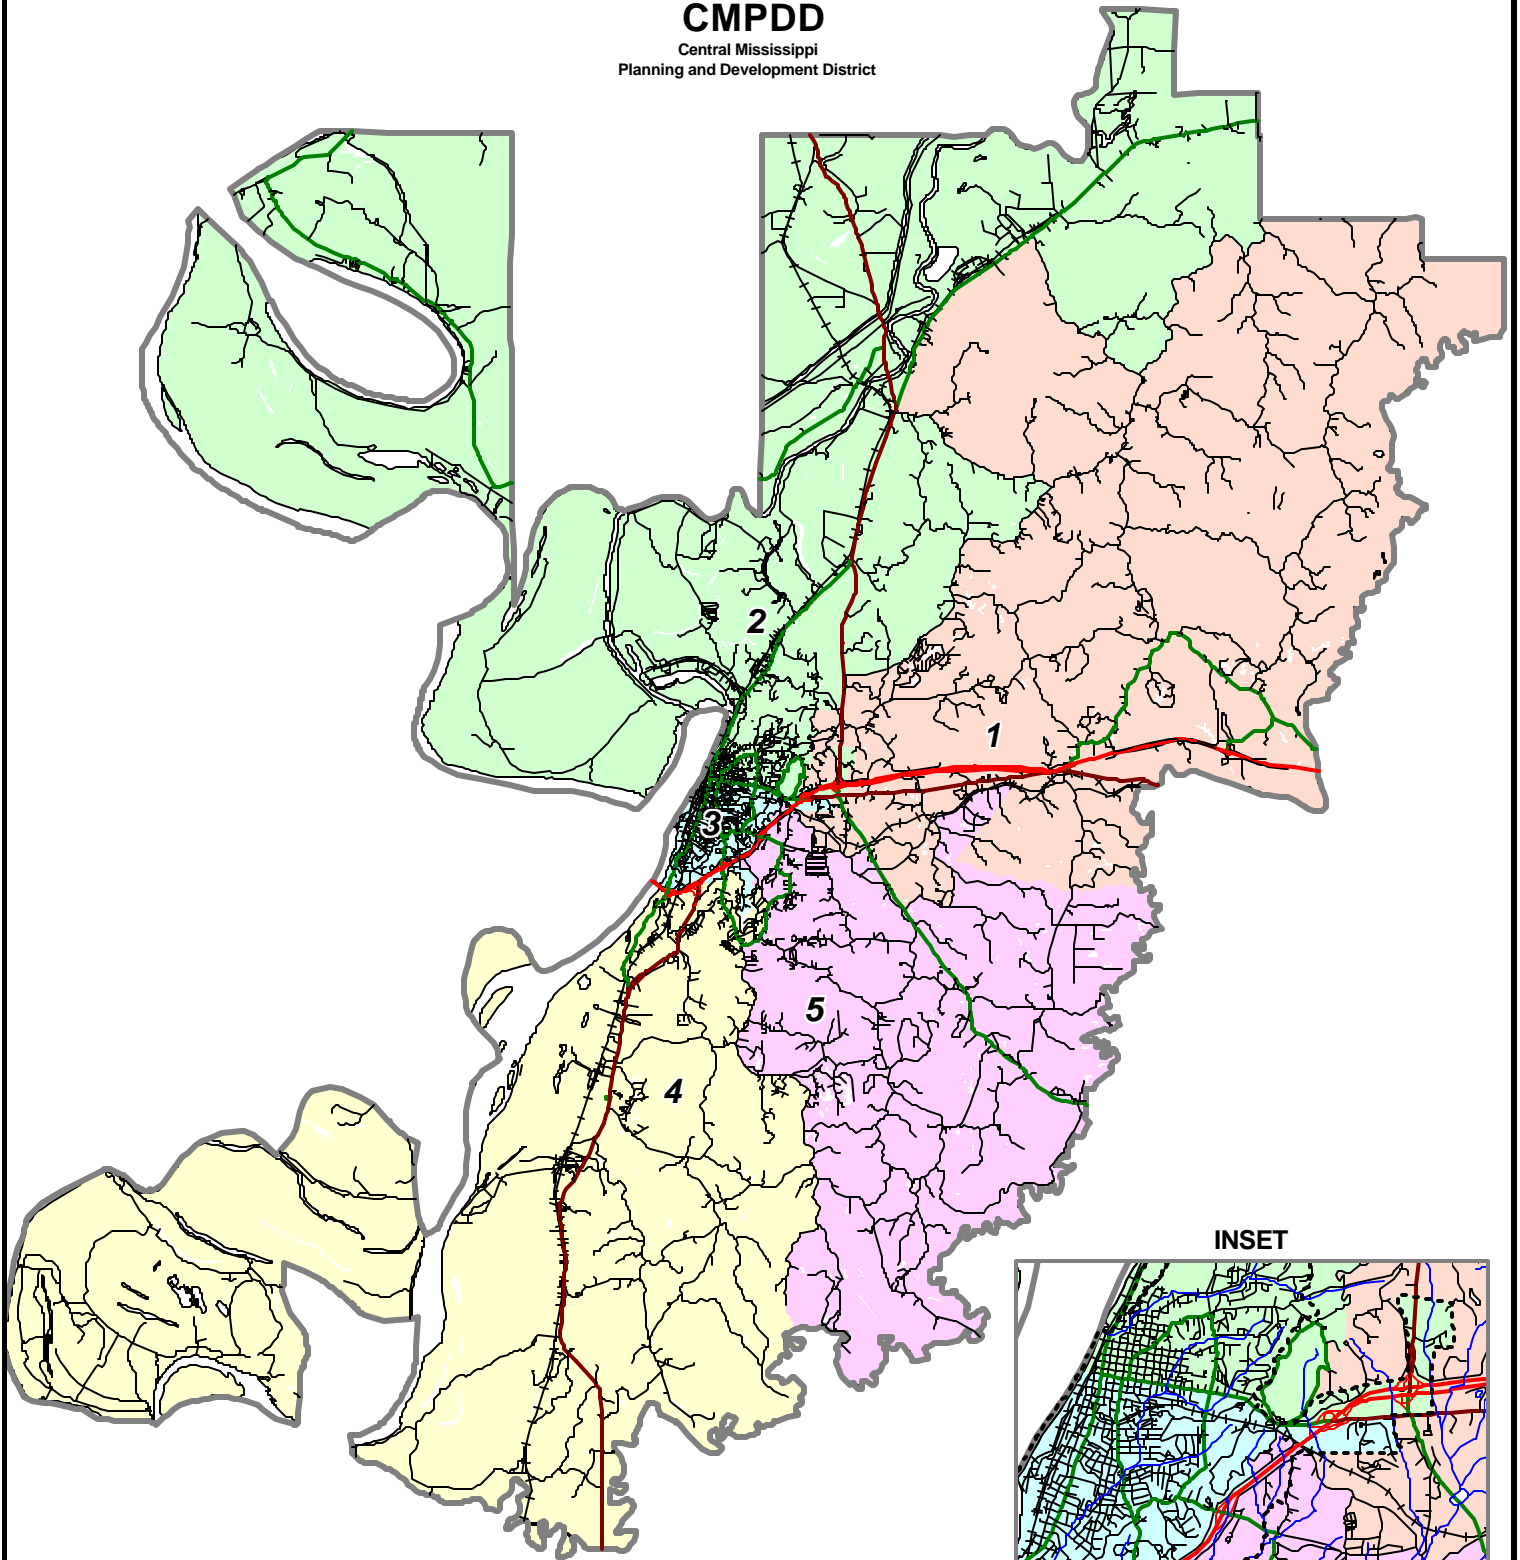

WARREN COUNTY SUPERVISOR DISTRICTS

2002

Prepared By

CMPDD

Central Mississippi
Planning and Development District

INSET